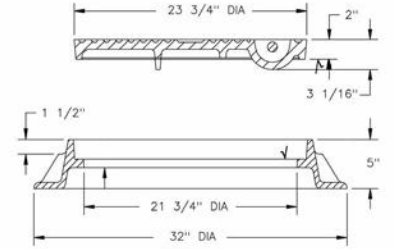

2023 FRAME & COVER

Heavy duty
Machined bearing surfaces

- Options
 Custom logo covers
 Special lettered covers
 Drainage grates
 Stackable frames
 Adjusting risers
 Reversible frame — 2022

Type M Flat Grate
Approx. 115 sq. in.
open area