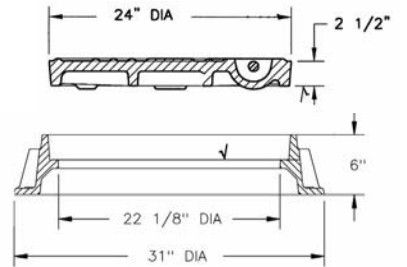

1202M Grate
Heavy duty
Approx. 117 sq. in.
open area